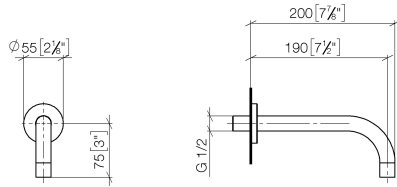

Wall-mounted basin spout without pop-up waste - Chrome

TARA

13 800 882

Fits: TARA, META

- 190mm projection
- fixed spout
- circular, air-enriched flow
- hole diameter 40 mm
- rosette Ø 60 mm
- 1/2" connection
- plug-link mounting
- max. flow 7 l/min
- lead-free
- This product can help a building meet the requirements of Green Building Rating Systems, e.g. LEED®, BREEAM®, DGNB

Recommended miscellaneous

- Concealed wall elbow -** 35 085 970 90
- max. recess depth 163 mm
 - min. recess depth 90 mm

13 800 882

mm [inches]

Flow rate chart

Certificates

WRAS_1811020. LGA_29119.

13 800 882